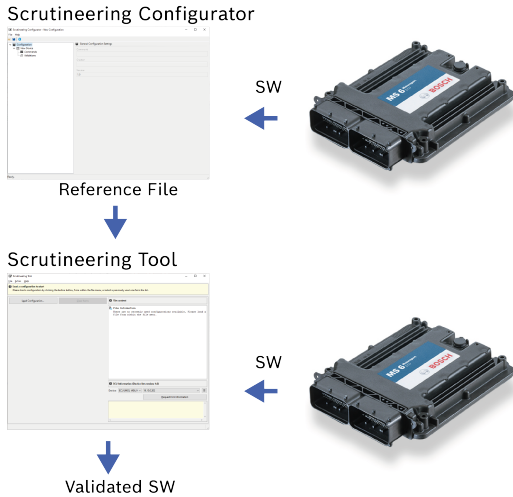

# Scrutineering Configurator and Tool

- ▶ Verification of the ECU software content
- ▶ State of the art Hash algorithm SHA-256

The Scrutineering Configurator and Tool is a software package developed for teams and OEMs to validate the software content of Bosch Motorsport ECUs.

The Scrutineering Configurator creates the reference file required to check the software status of a control unit. All you need is a template file and the Bosch control unit prepared with the correct software. The template file can be configured and is provided by Bosch, please contact Bosch. The Scrutineering Tool checks the content of a control unit against the reference file.